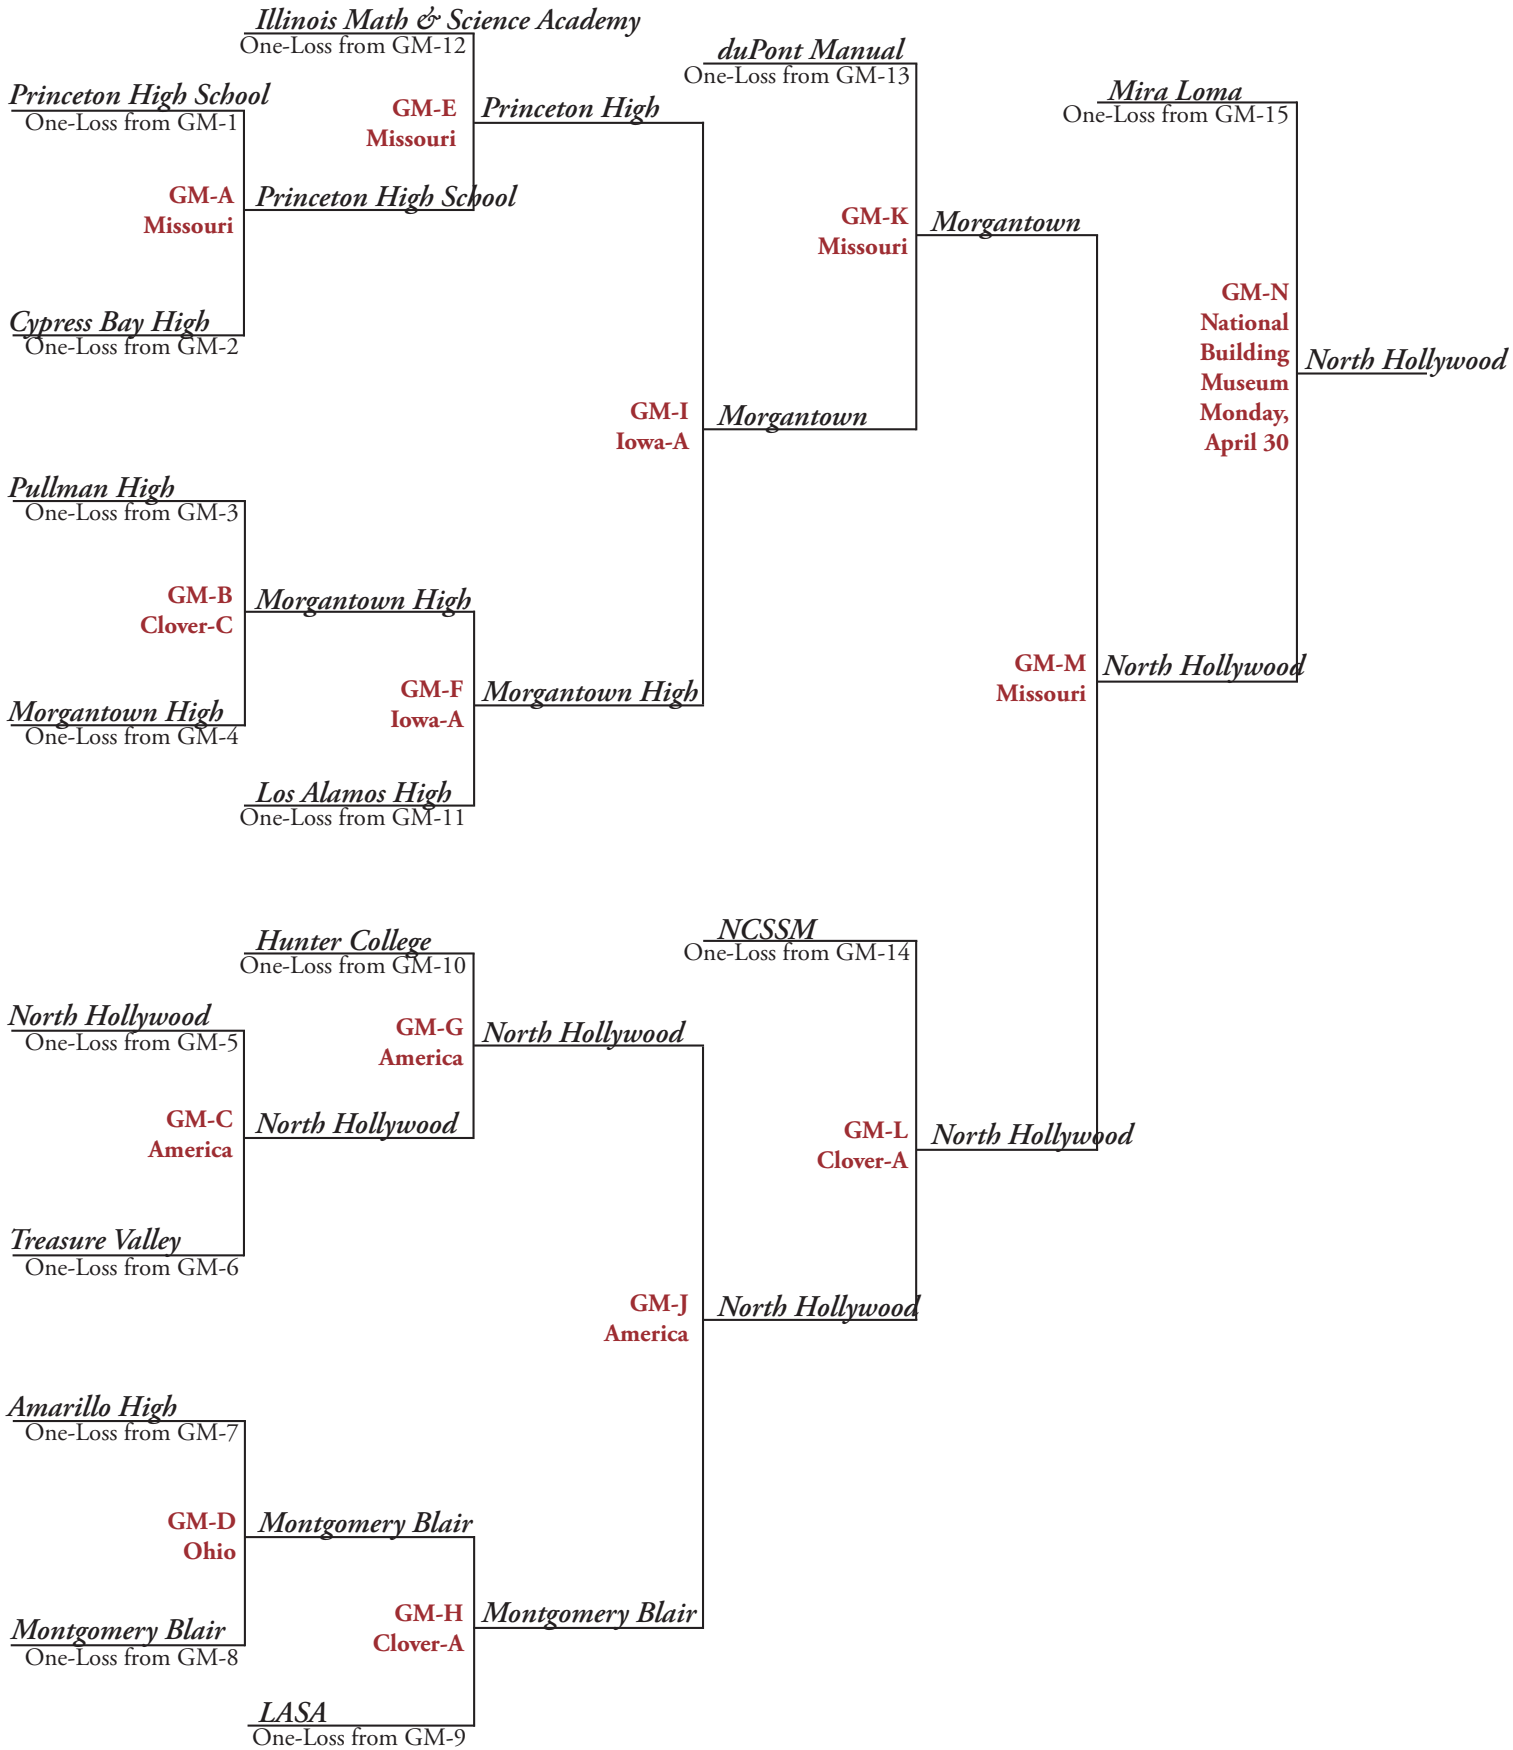

High School Double Elimination ~ Challengers' Bracket

Round 2
7:00 P.M.

Round 3
7:30 P.M.

Round 4
8:00 P.M.

Round 5
8:30 P.M.

Round 6
9:10 P.M.

Round 7
11:40 A.M.