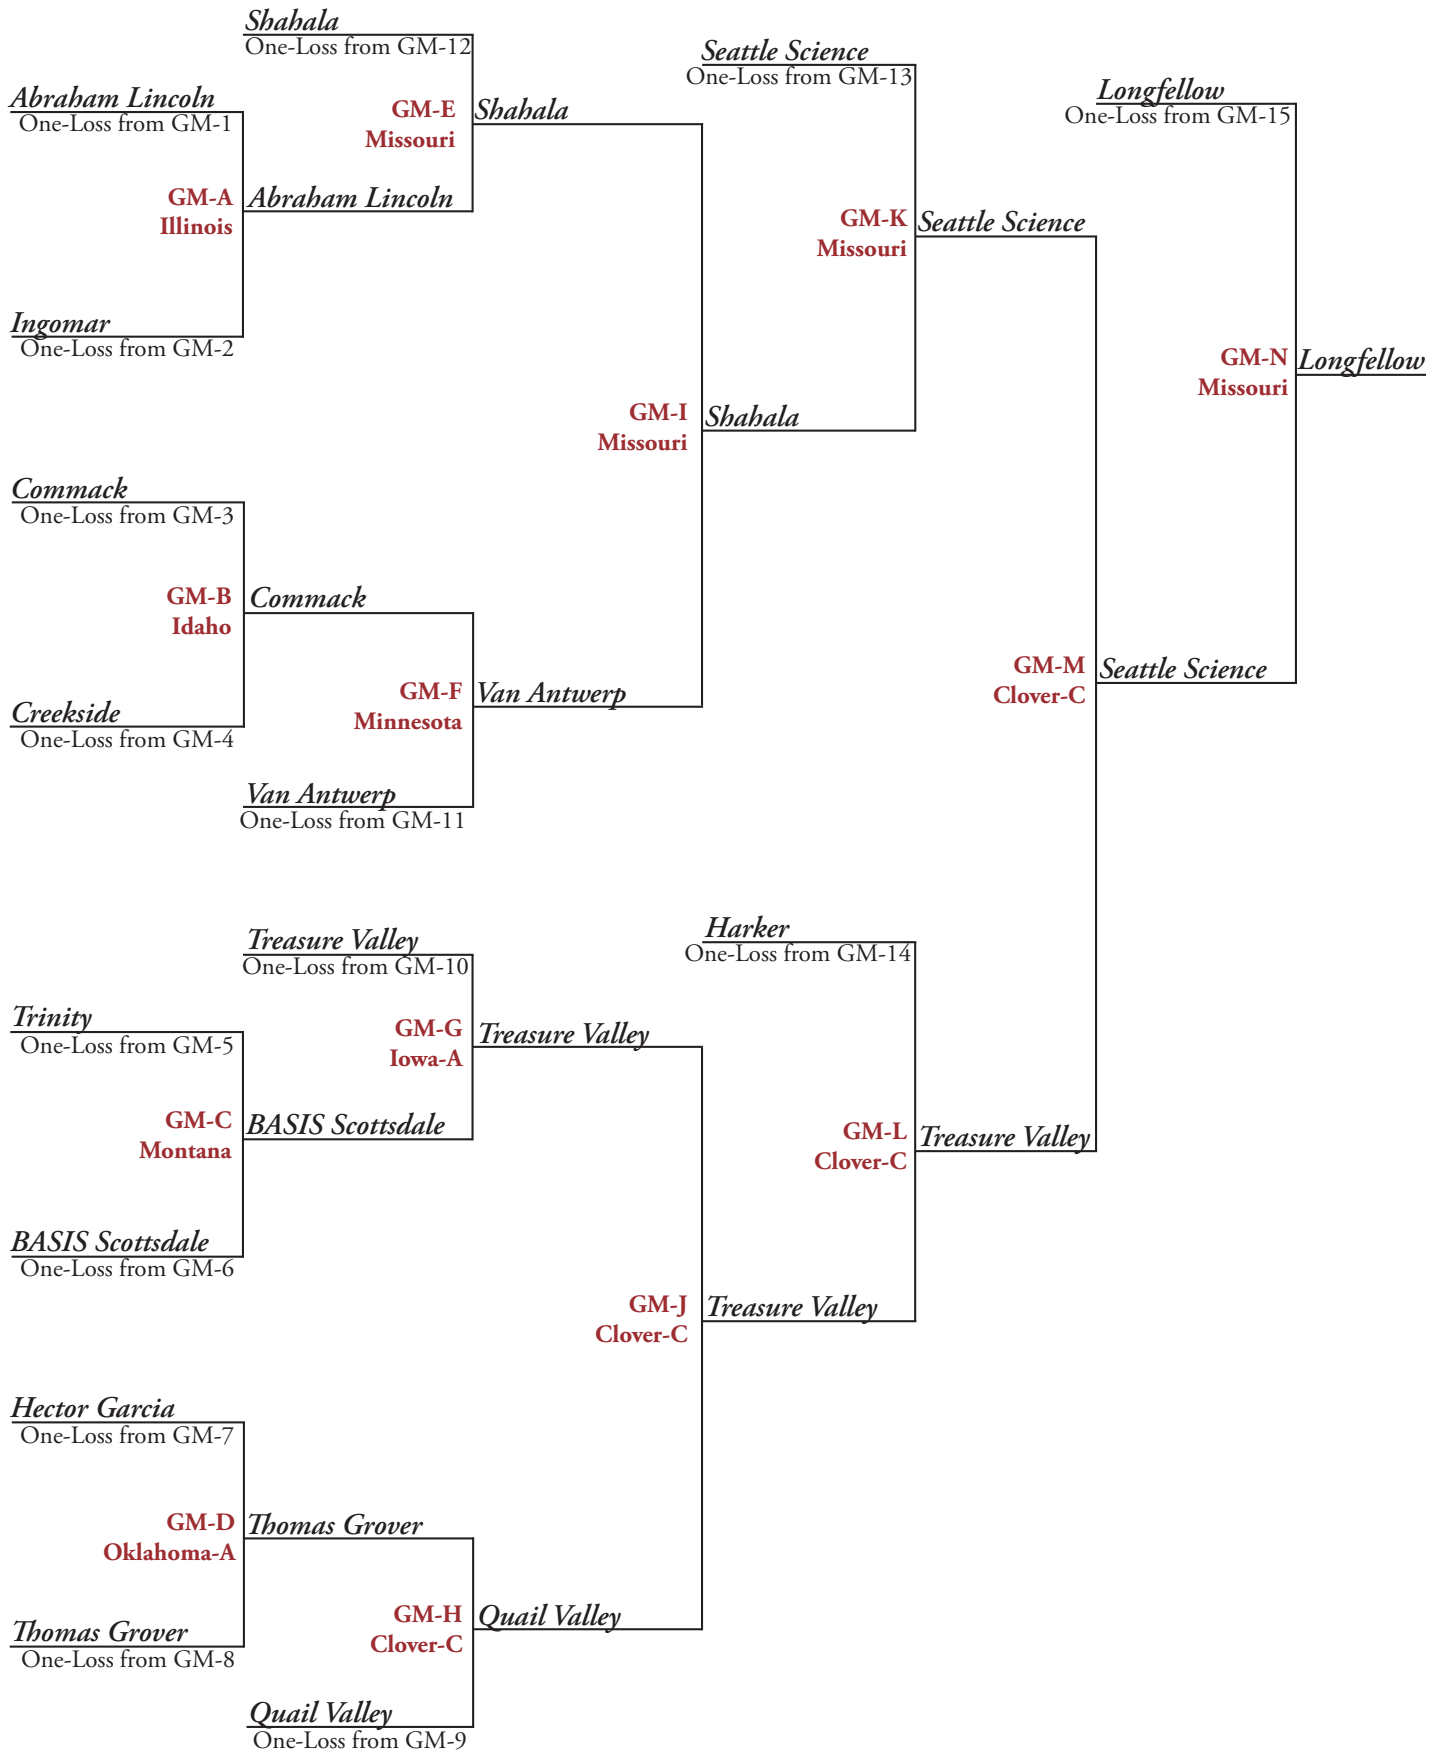

Middle School Double Elimination ~ Challengers' Bracket

Round 2
4:15 P.M.

Round 3
5:45 P.M.

Round 4
6:15 P.M.

Round 5
6:45 P.M.

Round 6
7:15 P.M.

Round 7
7:45 P.M.