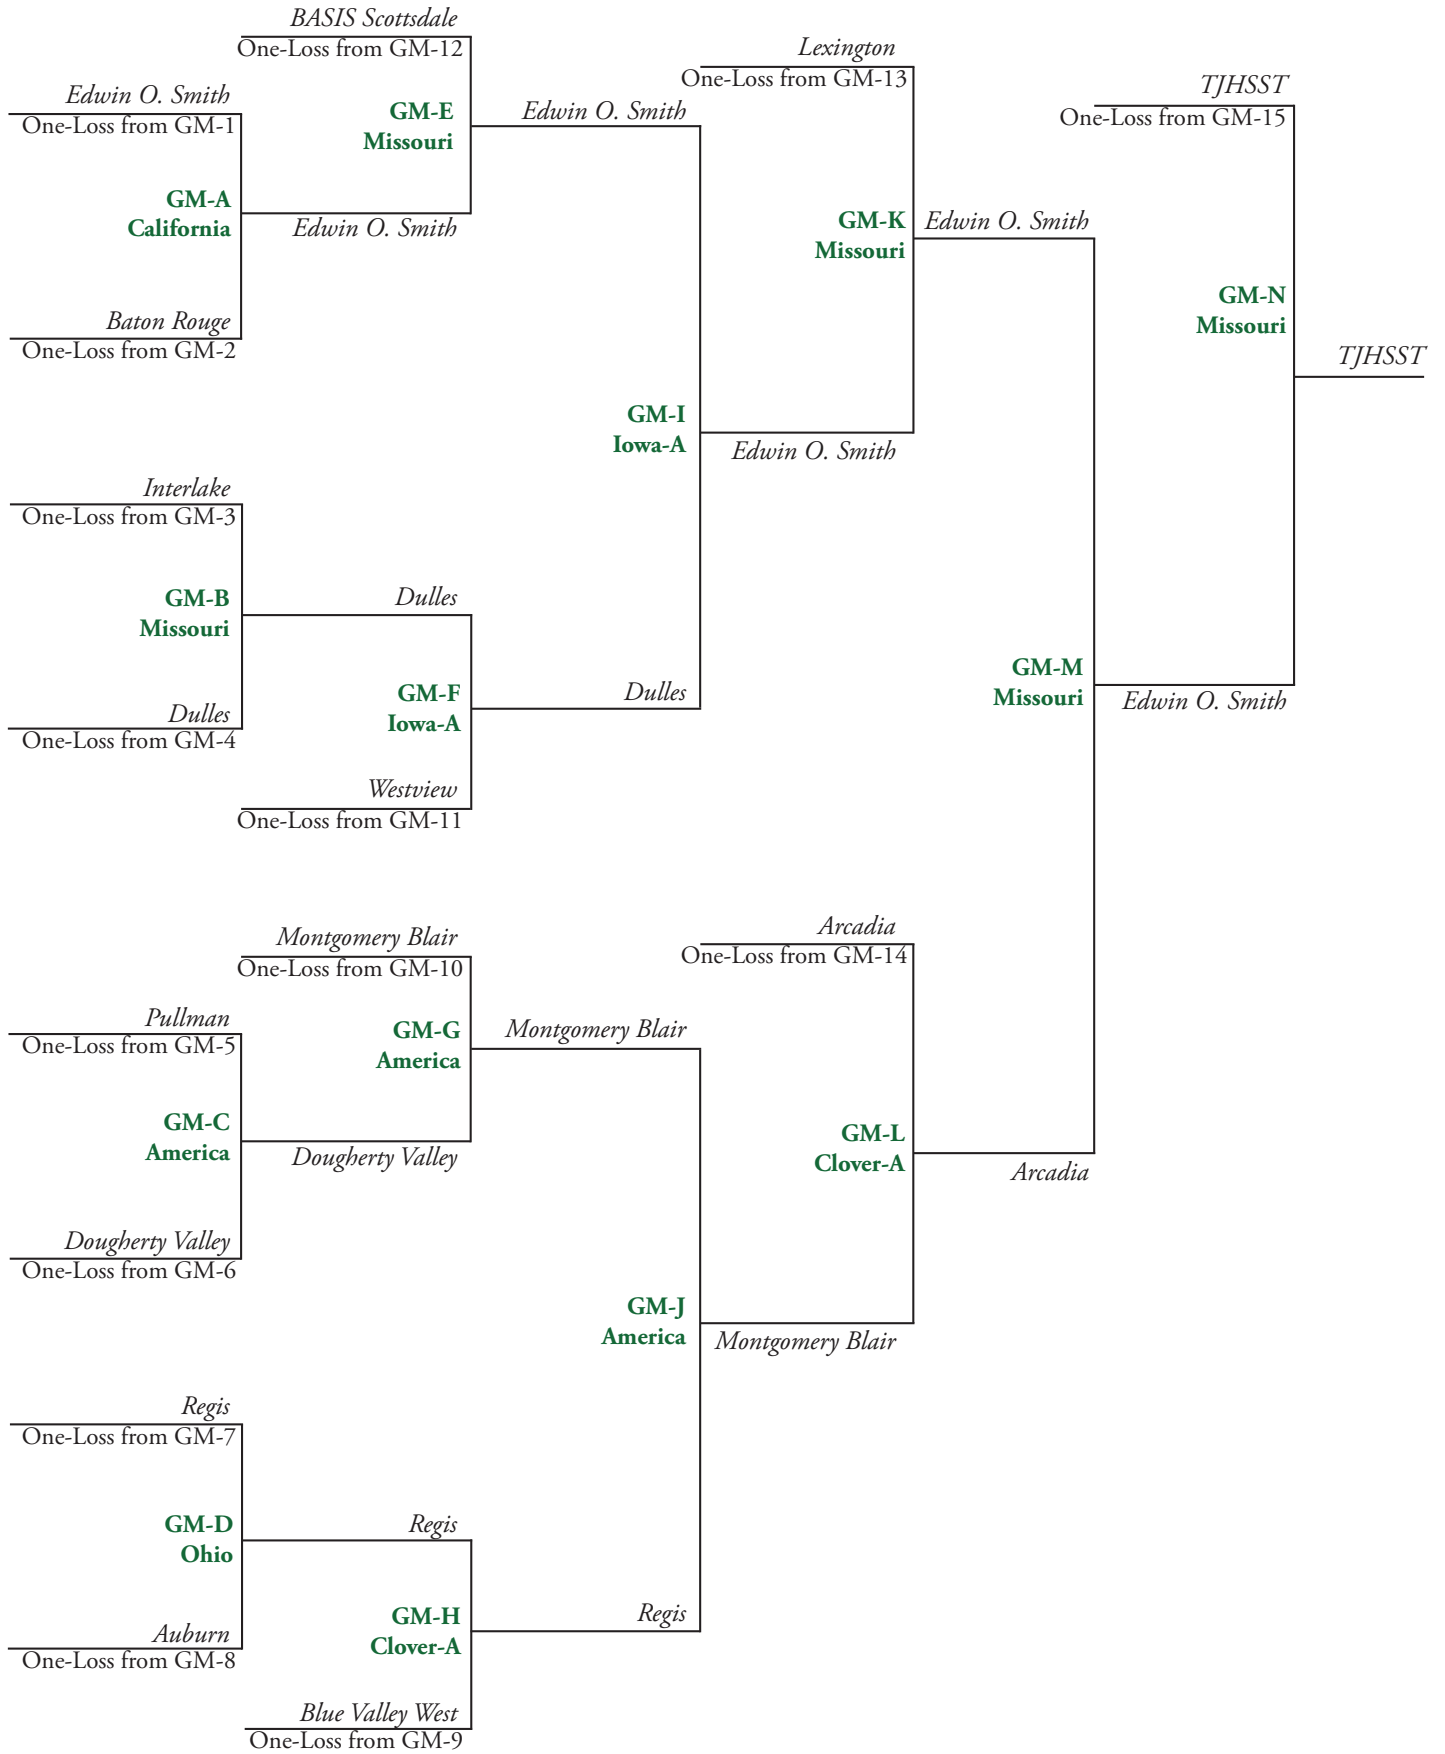

High School Double Elimination ~ Challengers' Bracket

Round 2
6:30 P.M.

Round 3
7:00 P.M.

Round 4
7:30 P.M.

Round 5
8:00 P.M.

Round 6
8:30 P.M.

Round 7
9:10 P.M.