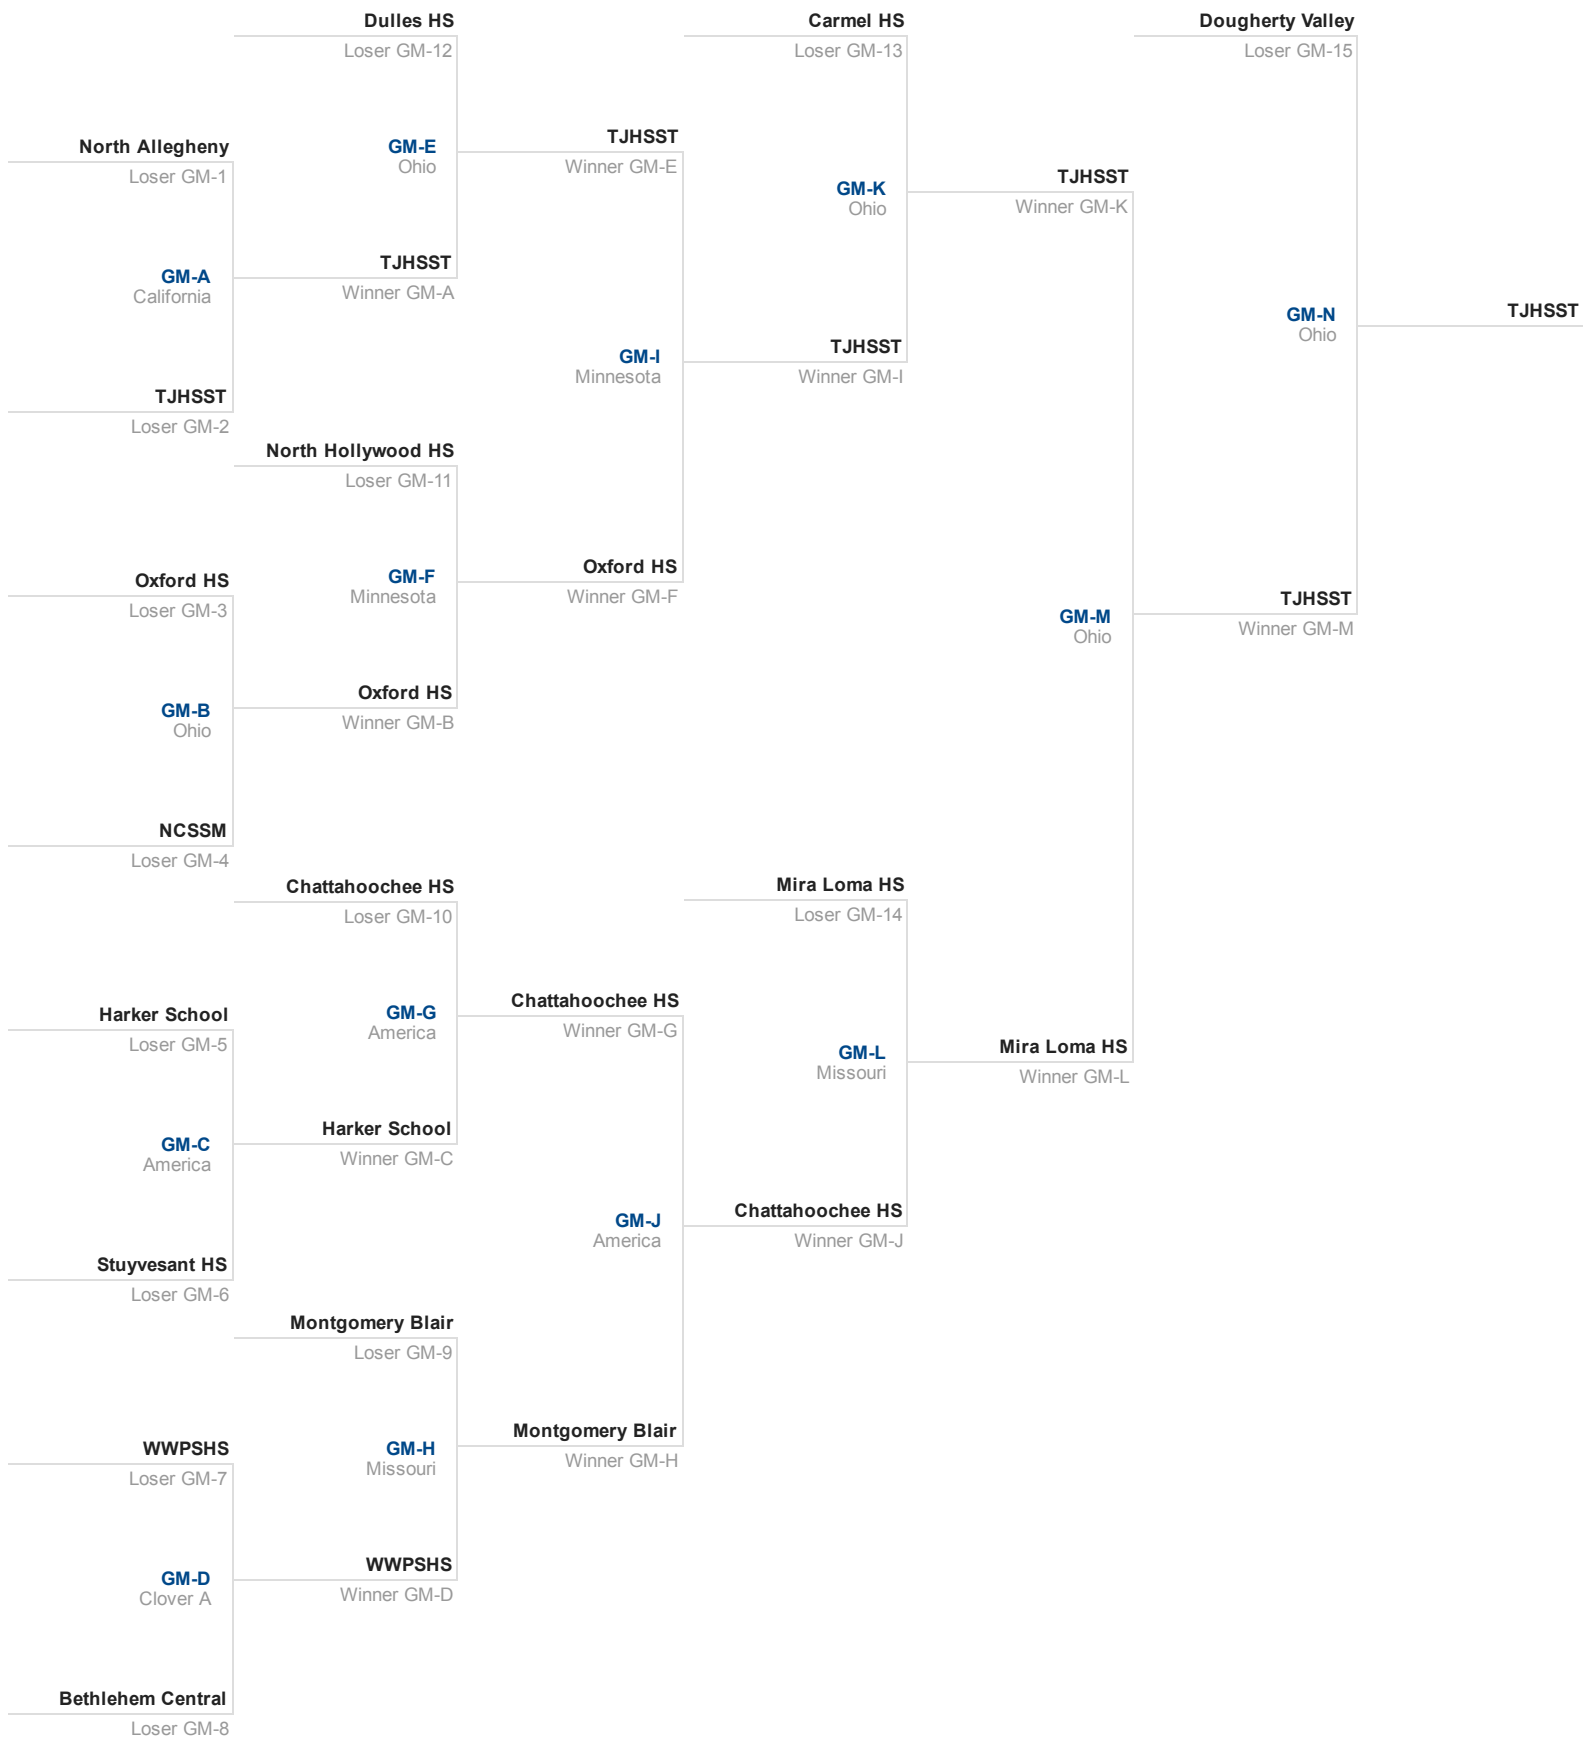

2017 NSB High School Double Elimination ~ One-Loss Bracket

Round 2
6:15 PM

Round 3
6:45 PM

Round 4
7:15 PM

Round 5
7:45 PM

Round 6
8:15 PM

Round 7
8:55 PM