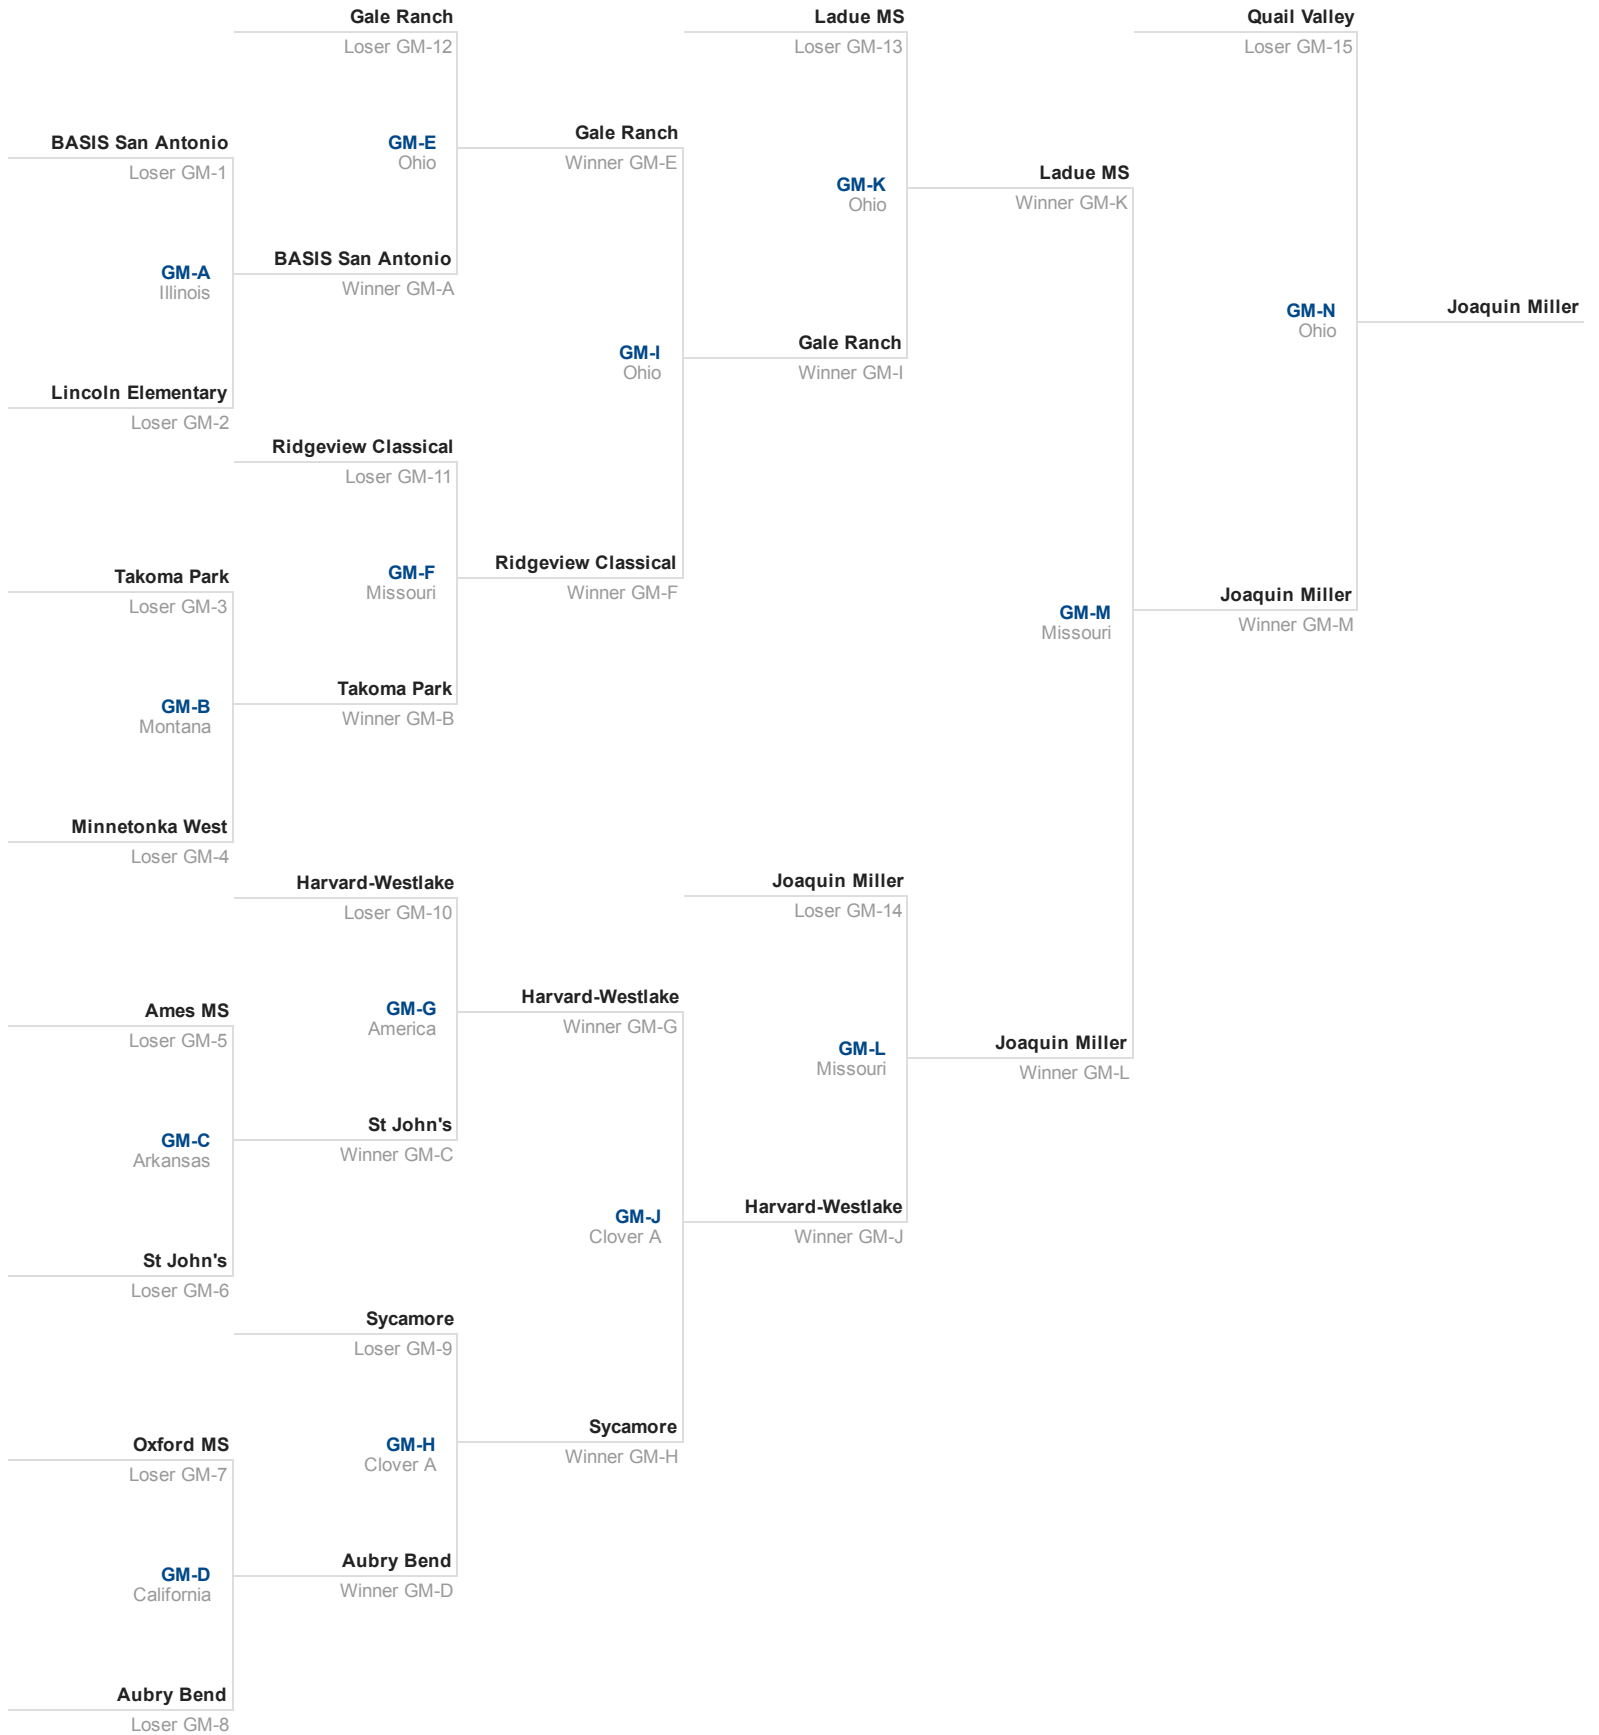

2017 NSB Middle School Double Elimination ~ One-Loss Bracket

Round 2	Round 3	Round 4	Round 5	Round 6	Round 7
3:45 PM	4:15 PM	5:45 PM	6:15 PM	6:45 PM	7:15 PM