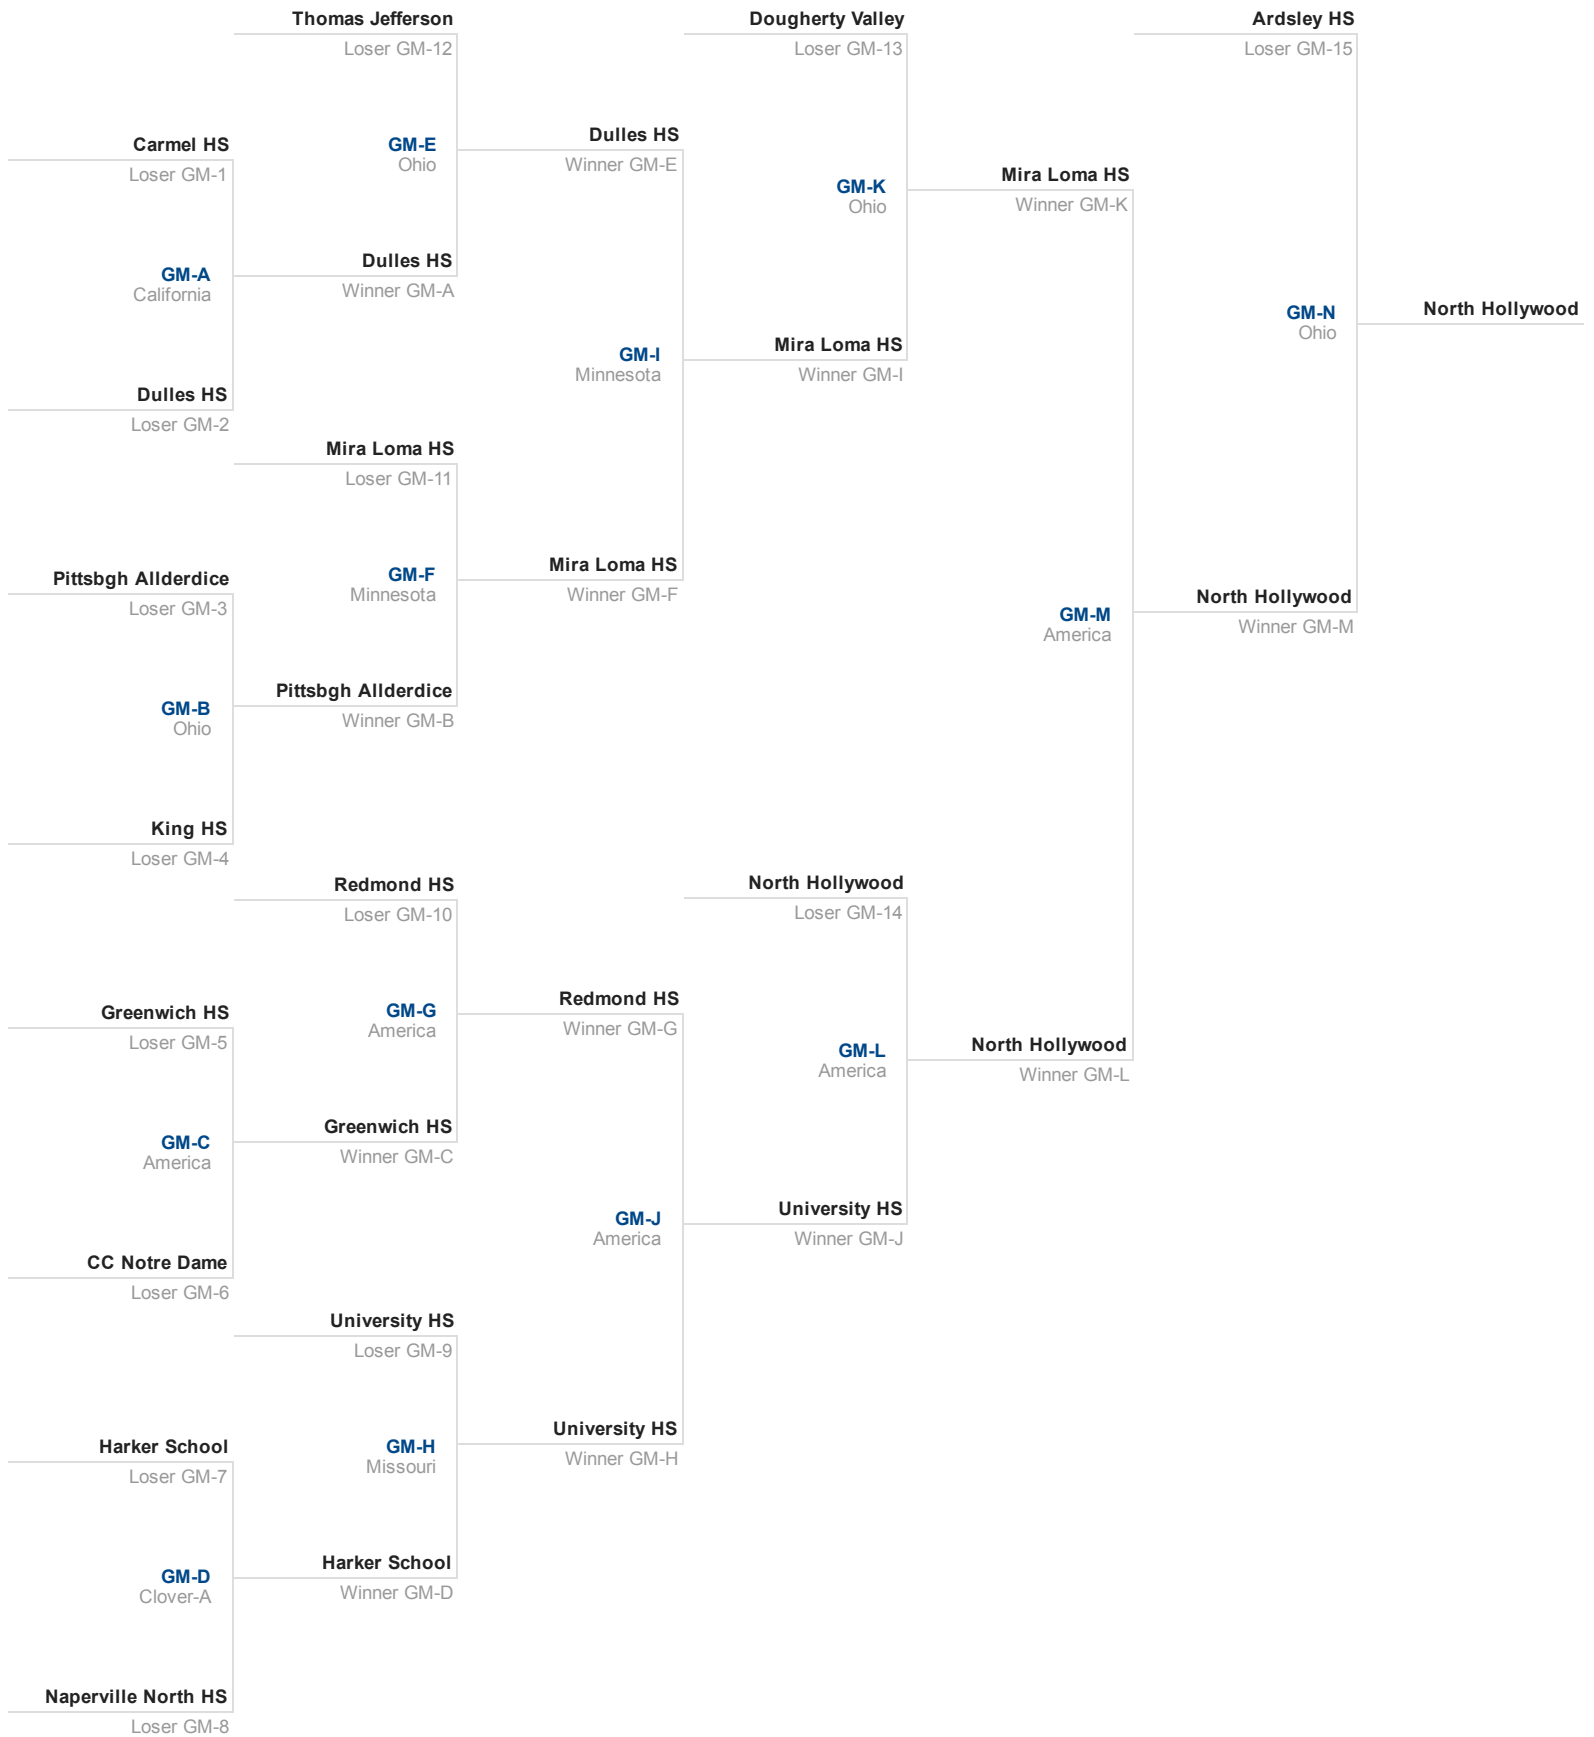

# 2018 NSB High School Double Elimination ~ One-Loss Bracket

Round 2	Round 3	Round 4	Round 5	Round 6	Round 7
6:30 PM	7:00 PM	7:30 PM	8:00 PM	8:30 PM	9:10 PM